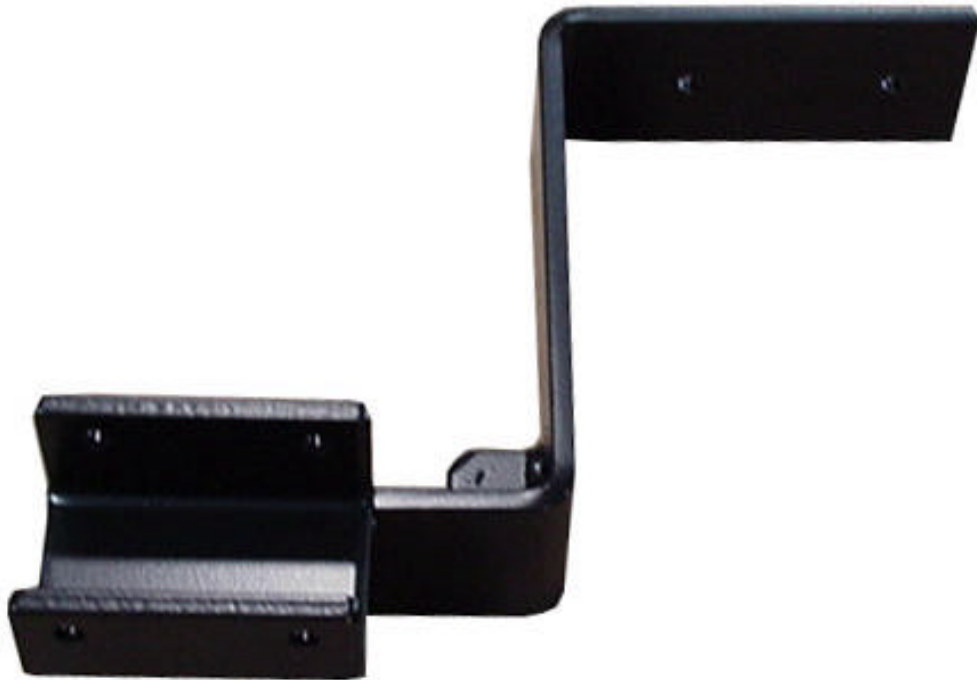

**Parts Information Bulletin 05**  
**Tower Mount Speaker Bracket**

April 12, 2000

The Tower Mount Speaker Bracket, part number MET0010942, is being replaced with a newly designed bracket. The new speaker brackets are color matched for the white or black wake board towers. The Black speaker brackets are part numbers MET0011293 (starboard) and MET0011294 (port). The White speaker brackets are part numbers MET0011296 (starboard) and MET0011297 (port).