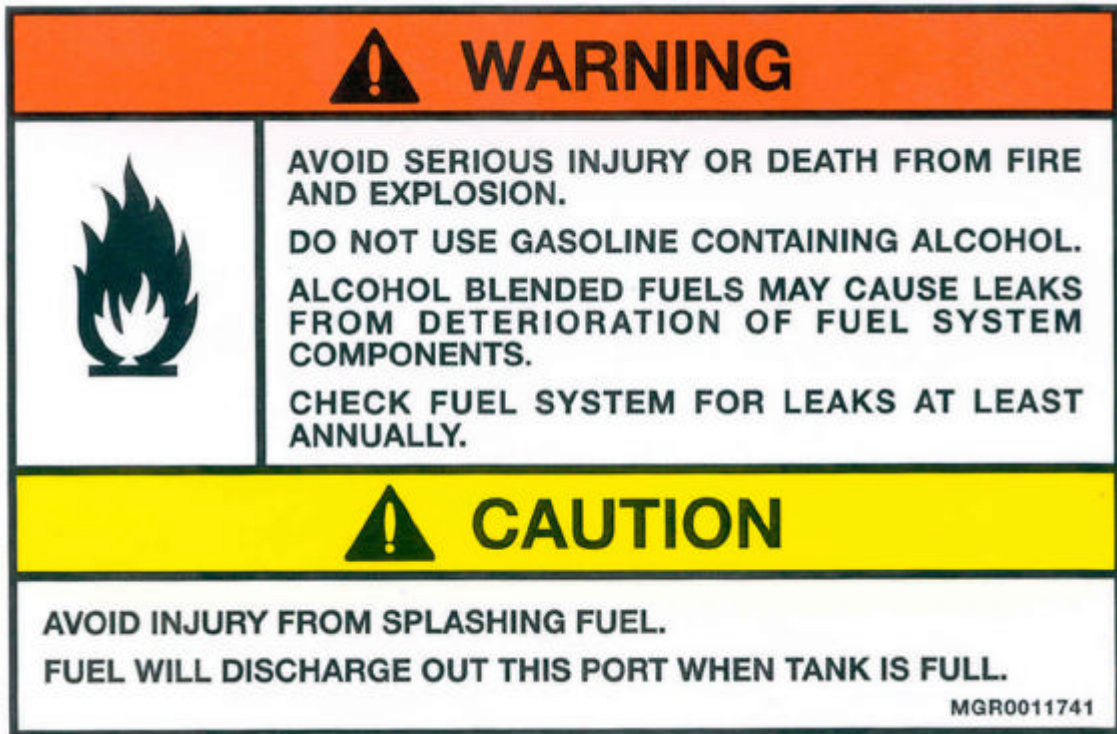

Parts Information Bulletin 11

**Decal Replacement**

August 30, 2000

The new decal shown above, part number MGR001171, has been added to all models of Epic boats. This warning label combination replaces two labels with part numbers of MGRZ100504 and MGRZ100513. The decal change is taking effect for improved aesthetics.